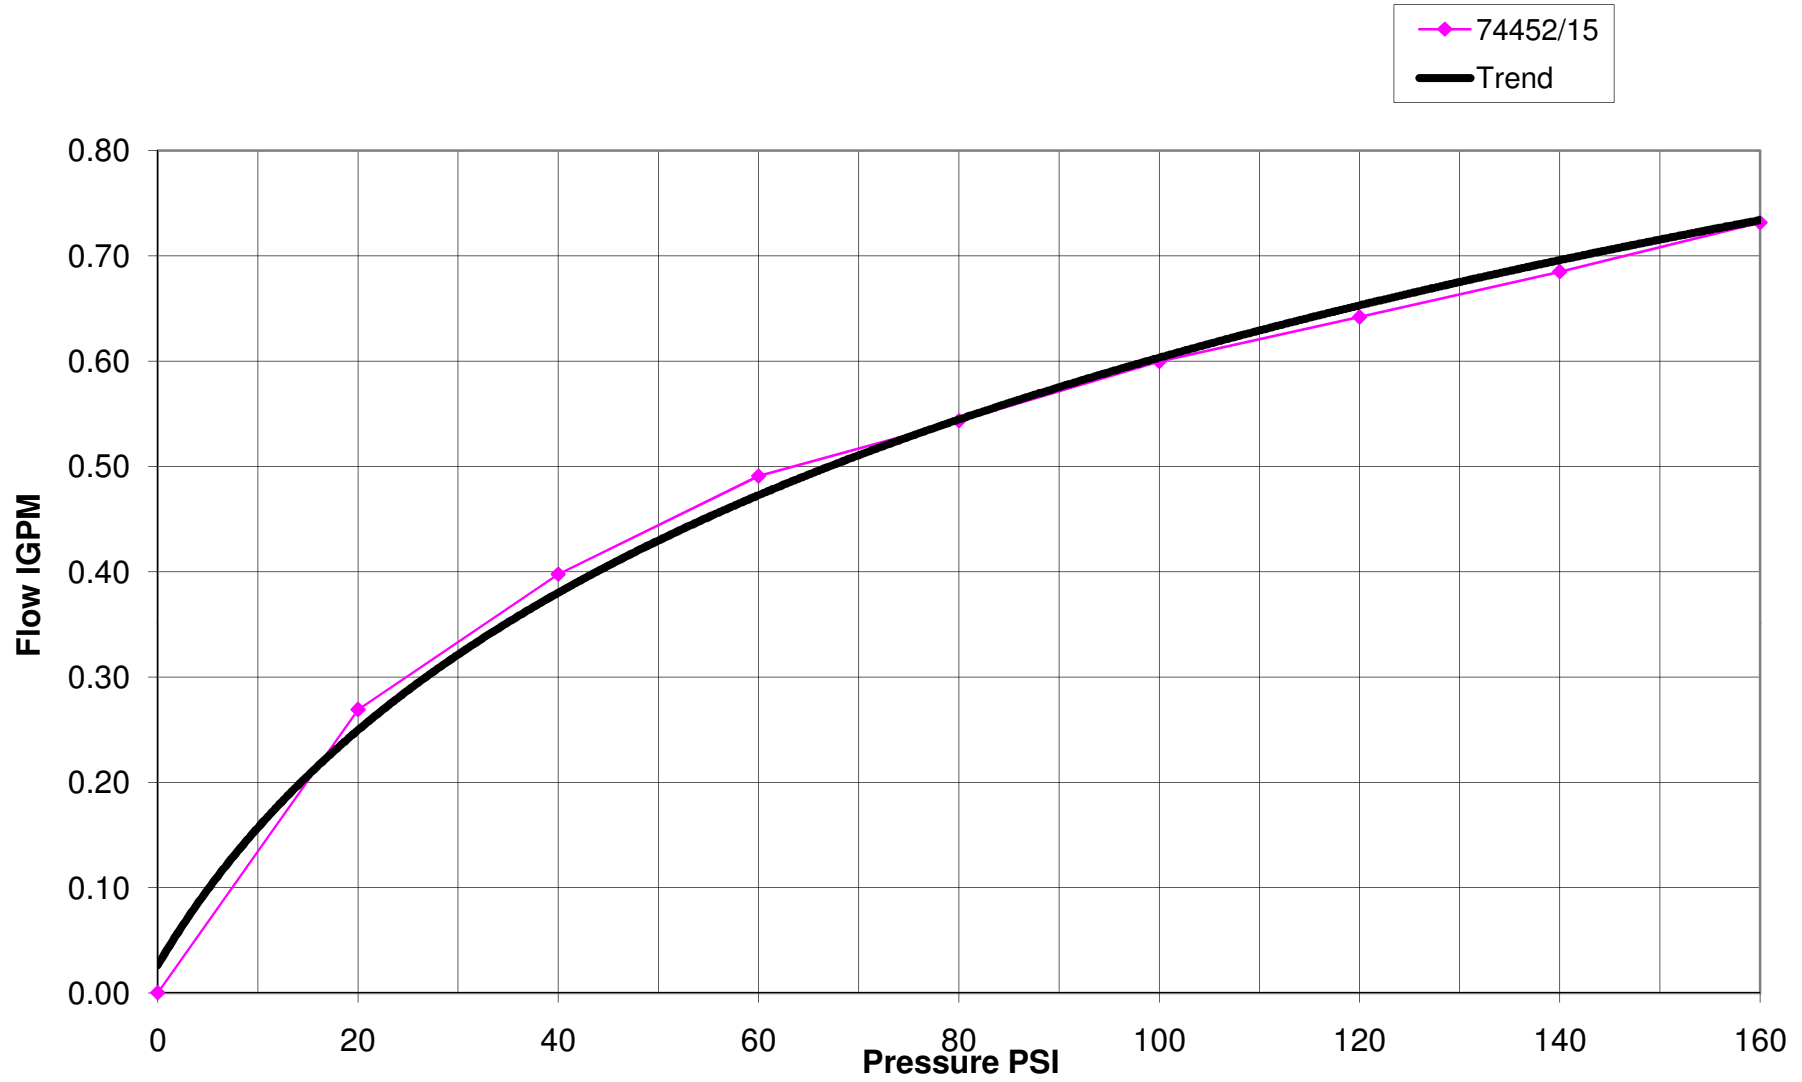

Flow Chart on 74452/15 J35 Spray in Litre/Minn

Flow Chart for 74452/15 J35 Spray in IGPM

Flow Chart for 74452/15 J35 Spray in USGPM