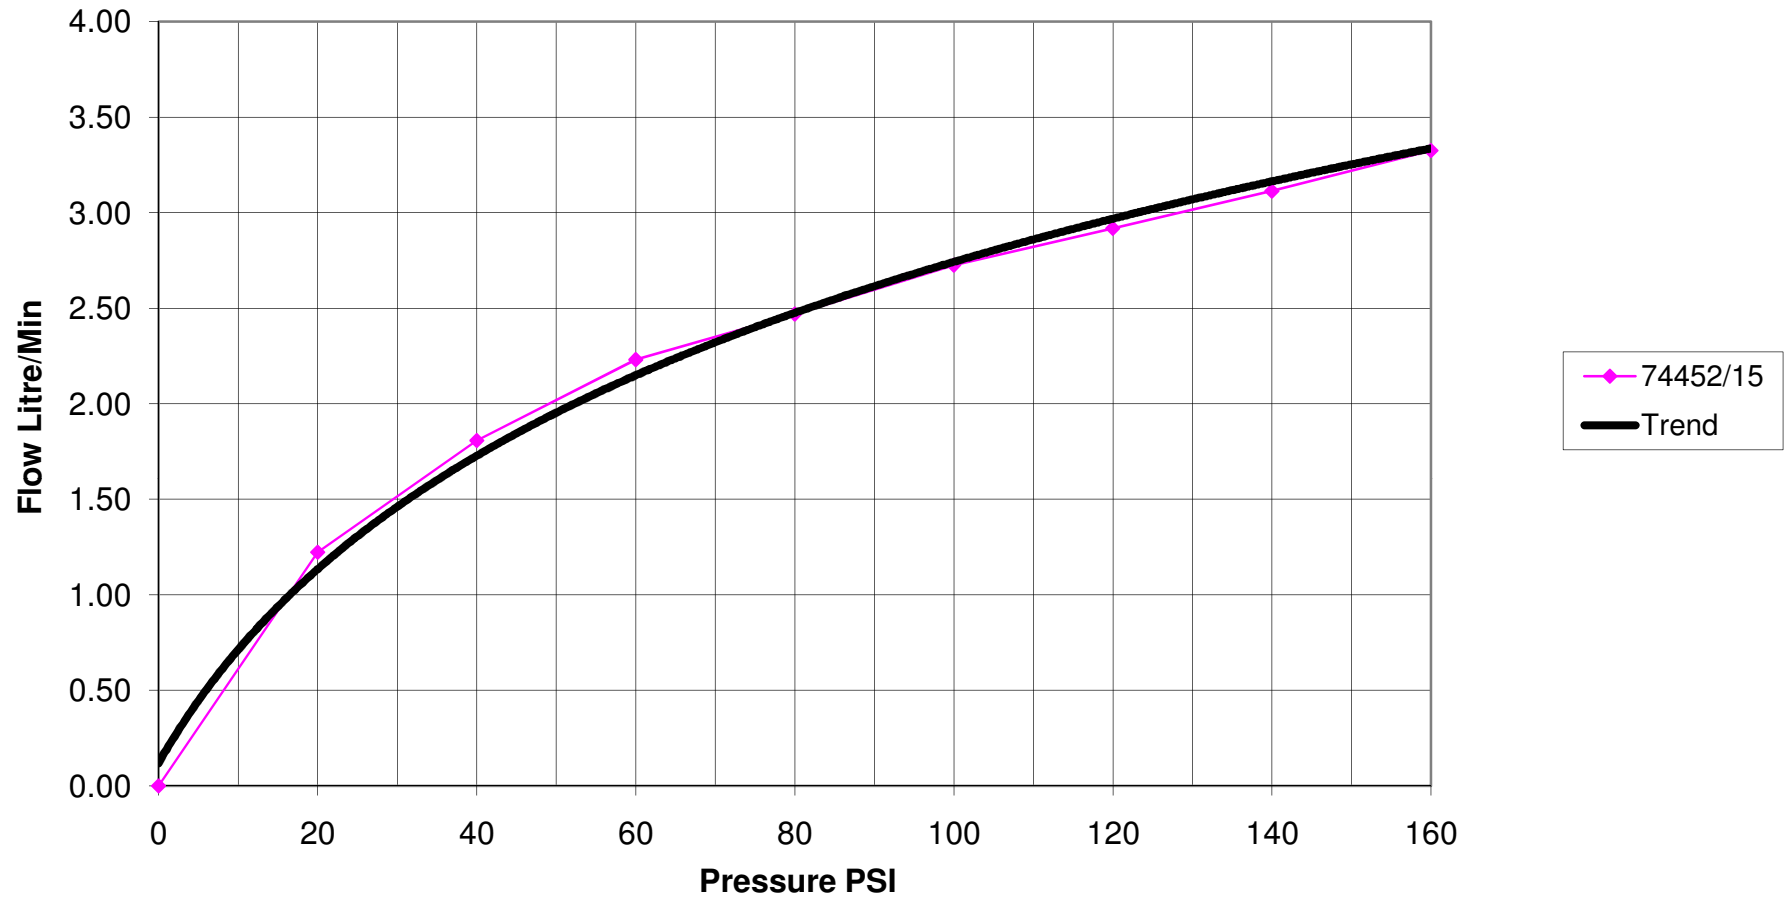

Flow Chart on 74452/15 J35 Spray in Litre/Minn

Flow Chart for 74452/15 J35 Spray in IGPM

Flow Chart for 74452/15 J35 Spray in USGPM